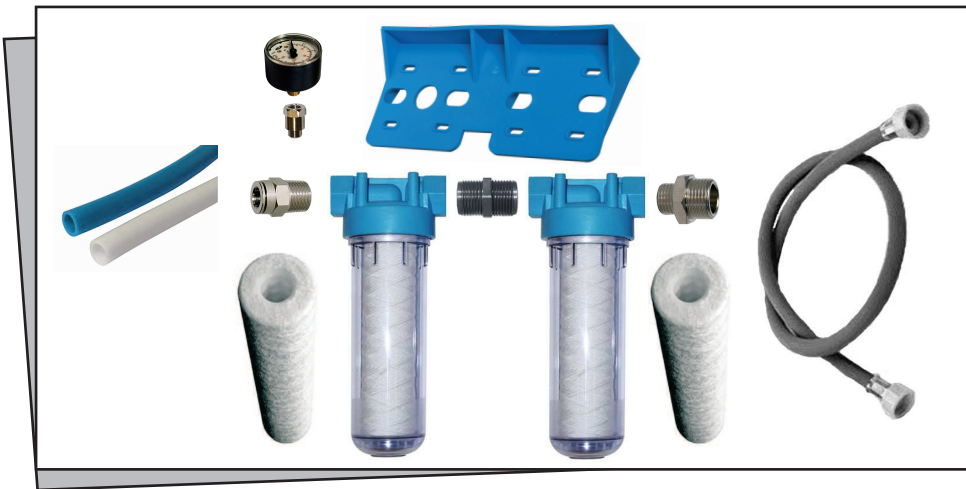

GRUPPO FILTRANTE e ACCESSORI

FILTERS KIT and ACCESSORIES

Kit gruppo filtri con accessori e manometro
2x 9" 1/2 - 5+1 micron IN 3/4F - OUT 10 mm
2x 9"x1/2 Filters KIT with pressure gauge
5+1 micron - IN 3/4F - OUT 10mm

Cod.
EC500005

Cod.	Description
 EC508002	Raccordo diritto 1/2"M-10 ottone Push-in brass connection 1/2"Mx10mm
 EC508001	Niplo 1/2 MM ottone 1/2"MM brass coupling
 EC508007	Riduzione 1/2"M-3/4"M ottone 1/2"M 3/4"M brass coupling
 EC508008	Tubo di carico 3/4"FF 200 cm. Inlet water hose 3/4"FF 200 cm.
 EC508006	Tubo di raccordo alla pompa 10x8 plastico 150 cm. 10x8 plastic hose 150 cm
 EC508009	Dispositivo anticalcare magnetico 3/8" MF Antiscale device 3/8" MF

NEW

Cod.	Description
 EC909091	Staffa portafiltro a parete Double filter wall-bracket
 EC509090	Contenitore per filtro Cartridge container
 EC509001	Filter cartridge 1 micron
 EC509005	Filter cartridge 5 micron
 EC509010	Filter cartridge 10 micron
 EC508010	Manometro 0-12 BAR 1/8" post. Pressure gauge 0-12 BAR
 EC508011	Prolunga 1/8" MF ottone 1/8"MF brass coupling